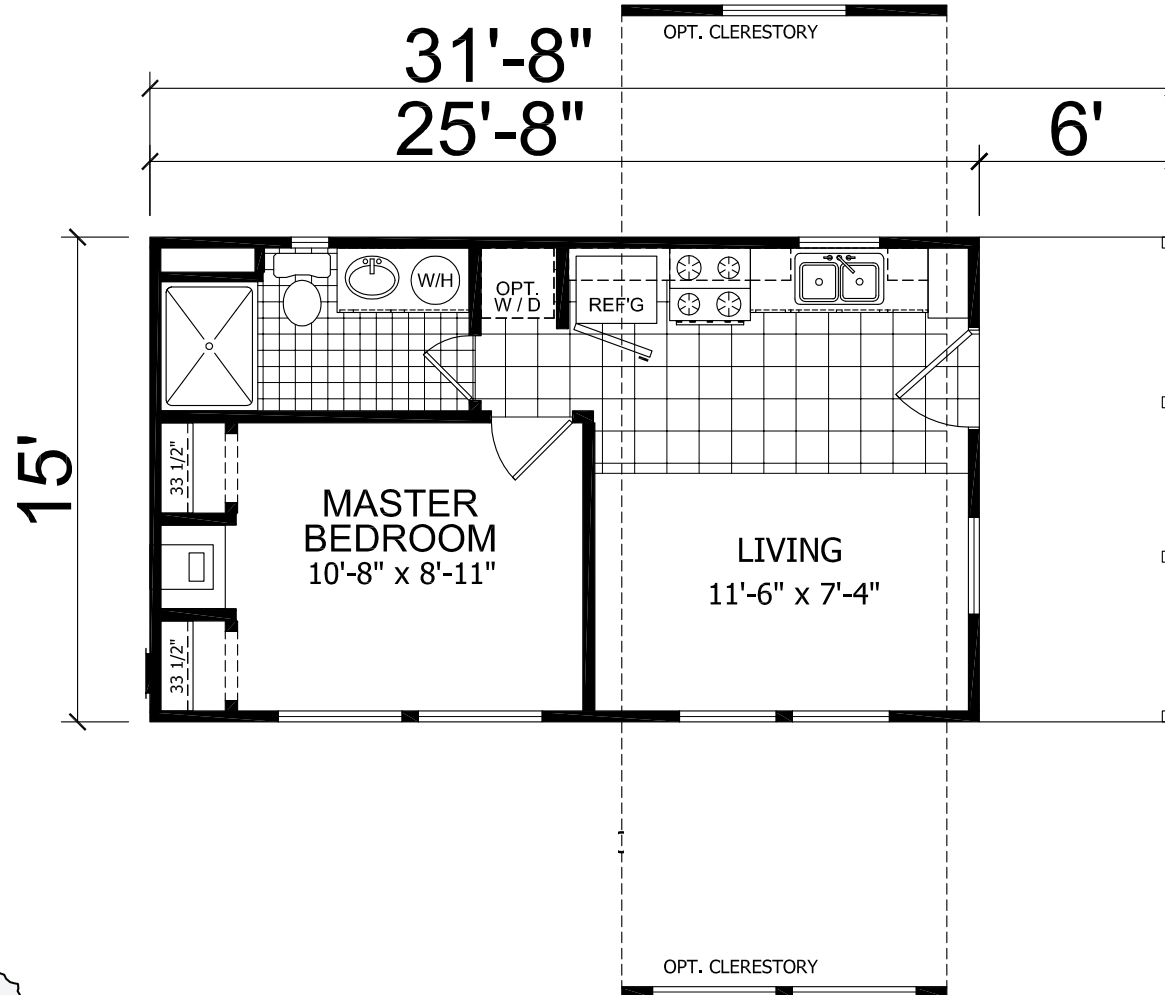

# Factory Expo

PARK MODEL HOMES

**Park Model**  
**1 Bedroom, 1 Bath**  
**Approx. 396 Sq. Ft.**

Last Updated: 10-9-17

I authorize Factory Expo Park Models to build my house, per this plan.

X \_\_\_\_\_

Customer Signature/Date