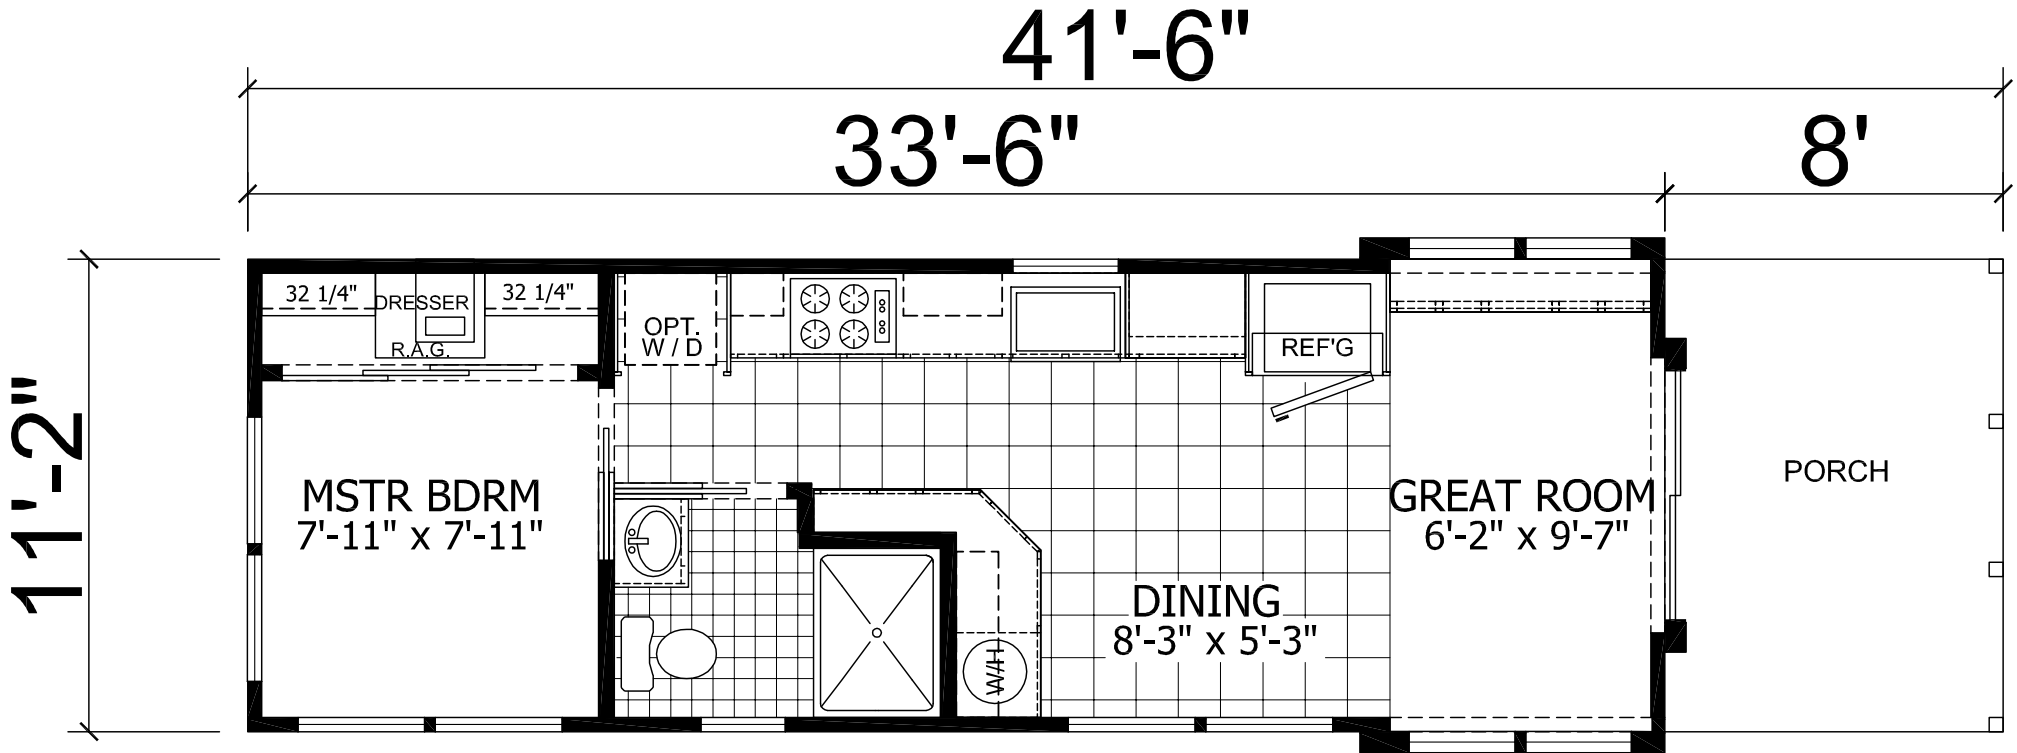

Elm River

Monarch Series

Park Model
1 Bedroom, 1 Bath
Approx. 399 Sq. Ft.

Last Updated: 10-9-17

For Detailed Directions See Map On Our Website

I authorize Factory Expo Park Models to build my house, per this plan.
 X _____
 Customer Signature/Date