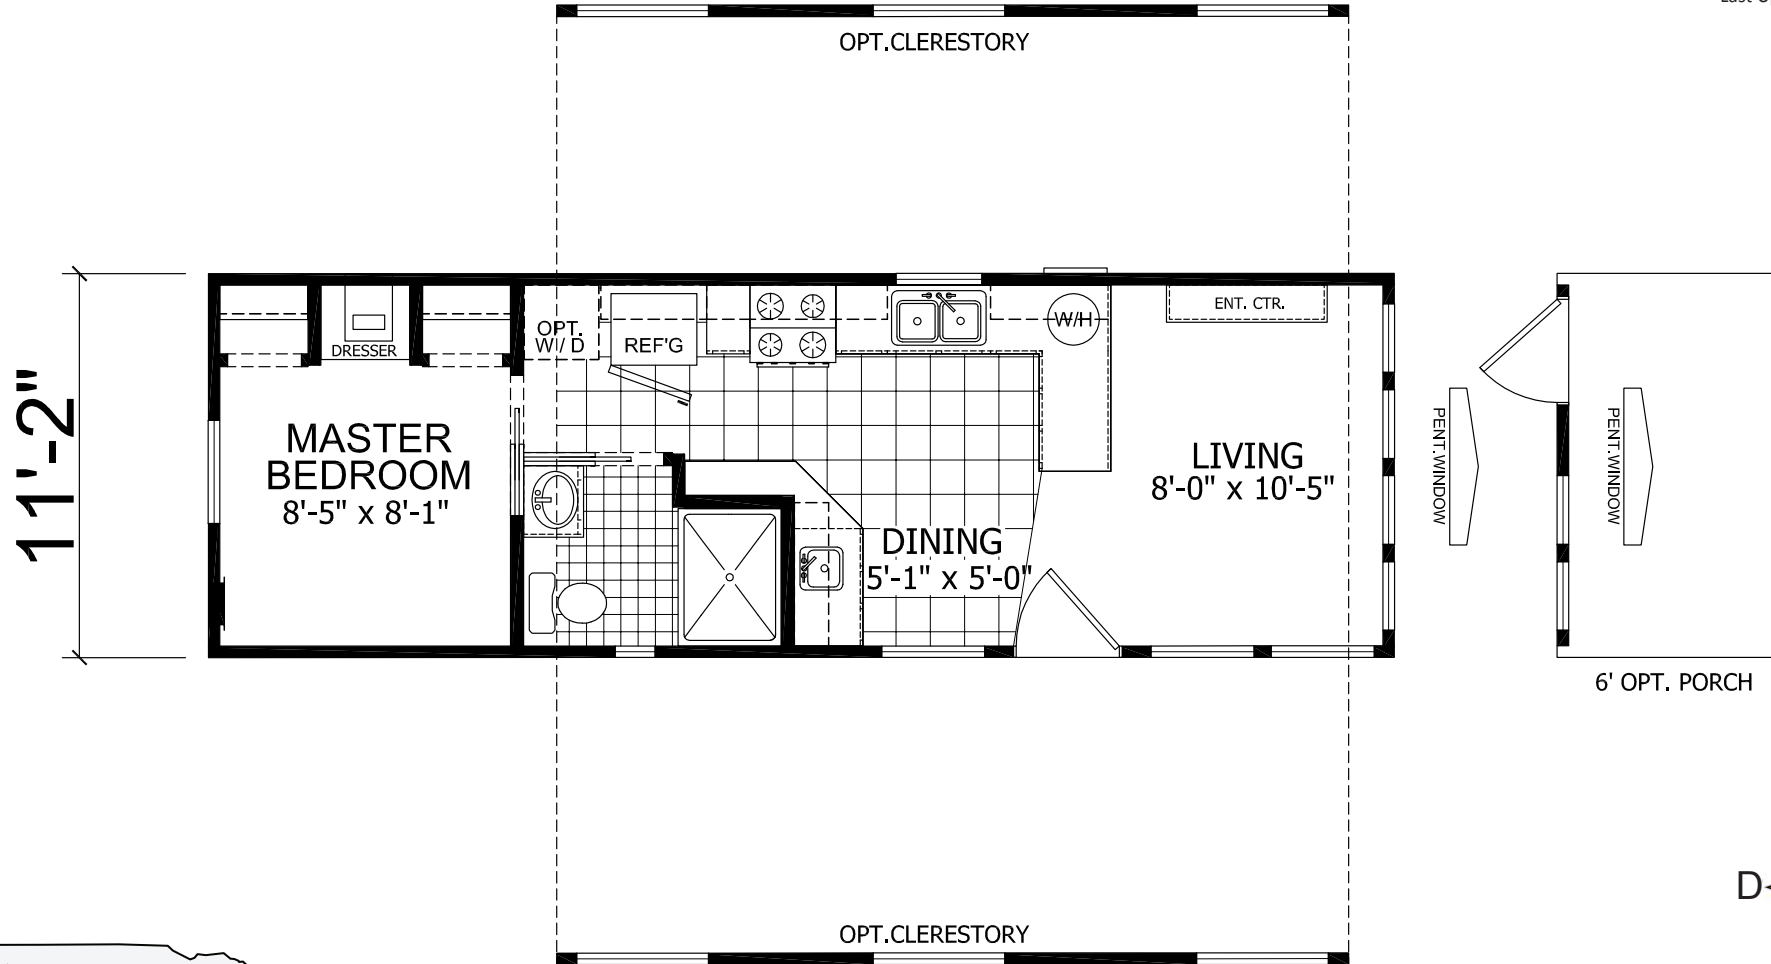

Monighan

Monarch Series

Factory Expo

PARK MODEL HOMES

Park Model
1 Bedroom, 1 Bath
Approx. 399 Sq. Ft.

Last Updated: 10-9-17

For Detailed Directions See Map On Our Website

I authorize Factory Expo Park Models to build my house, per this plan.
 X _____
 Customer Signature/Date