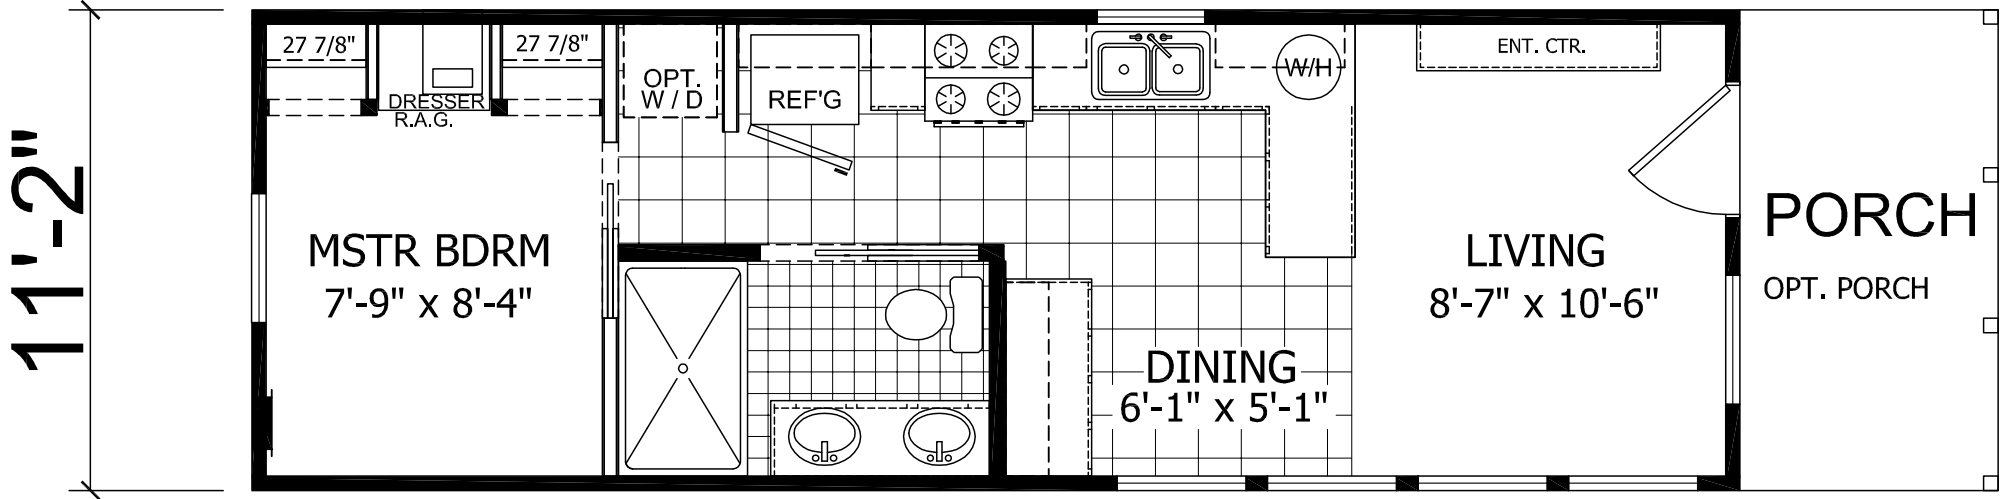

Moreau

Monarch Series

Park Model
1 Bedroom, 1 Bath
Approx. 398 Sq. Ft.

Last Updated: 10-9-17

11'-2"

I authorize Factory Expo Park Models to build my house, per this plan.

X _____

Customer Signature/Date