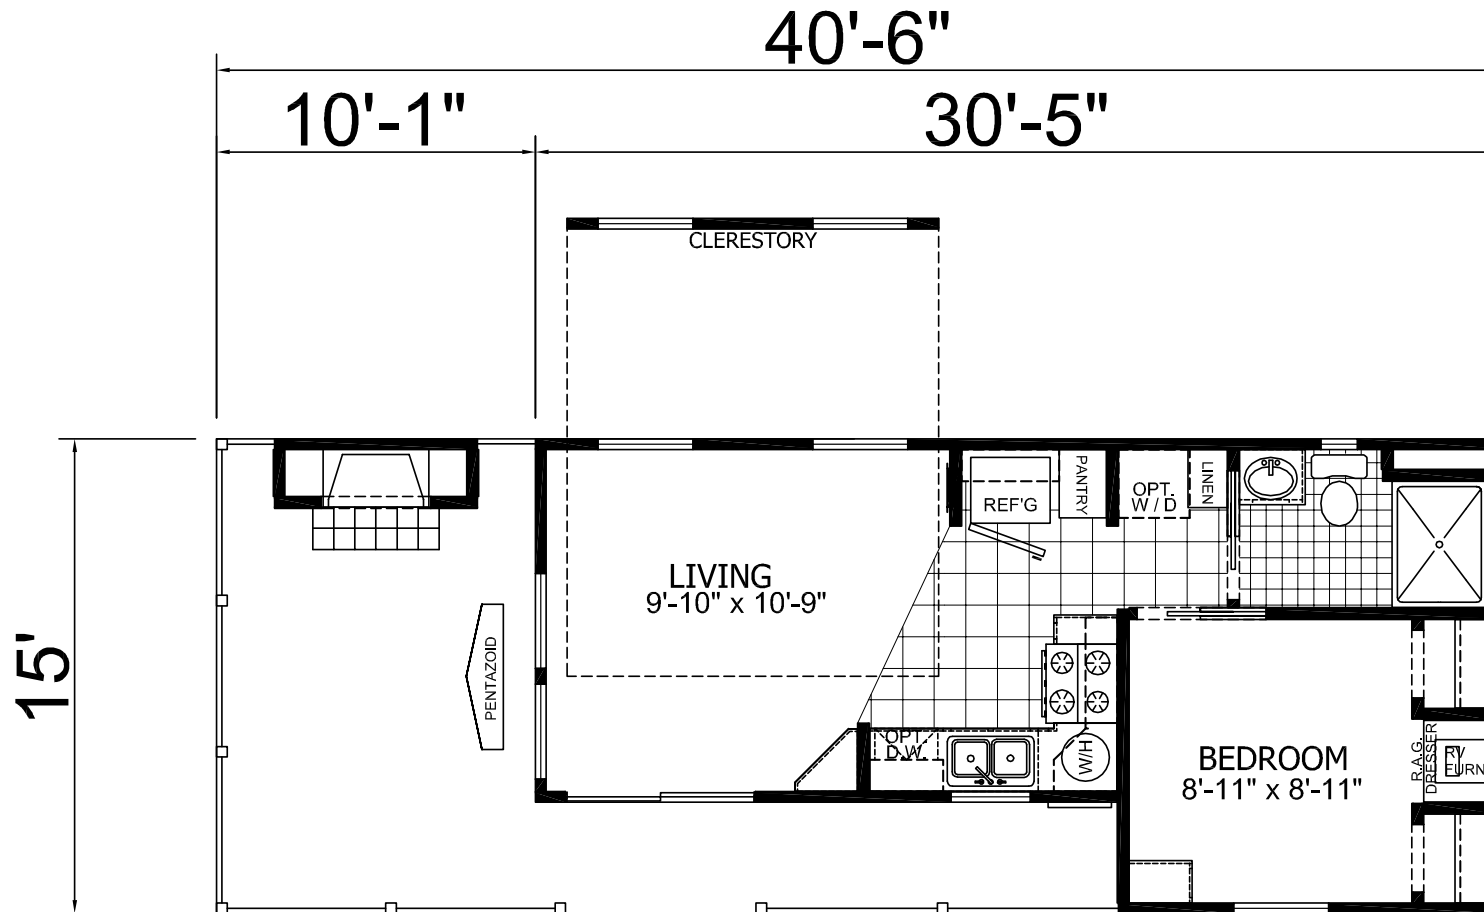

# Rossford

Monarch Series

**Park Model**  
**1 Bedroom, 1 Bath**  
**Approx. 391 Sq. Ft.**

Last Updated: 10-9-17

For Detailed Directions See Map On Our Website

I authorize Factory Expo Park Models to build my house, per this plan.  
 X \_\_\_\_\_  
 Customer Signature/Date