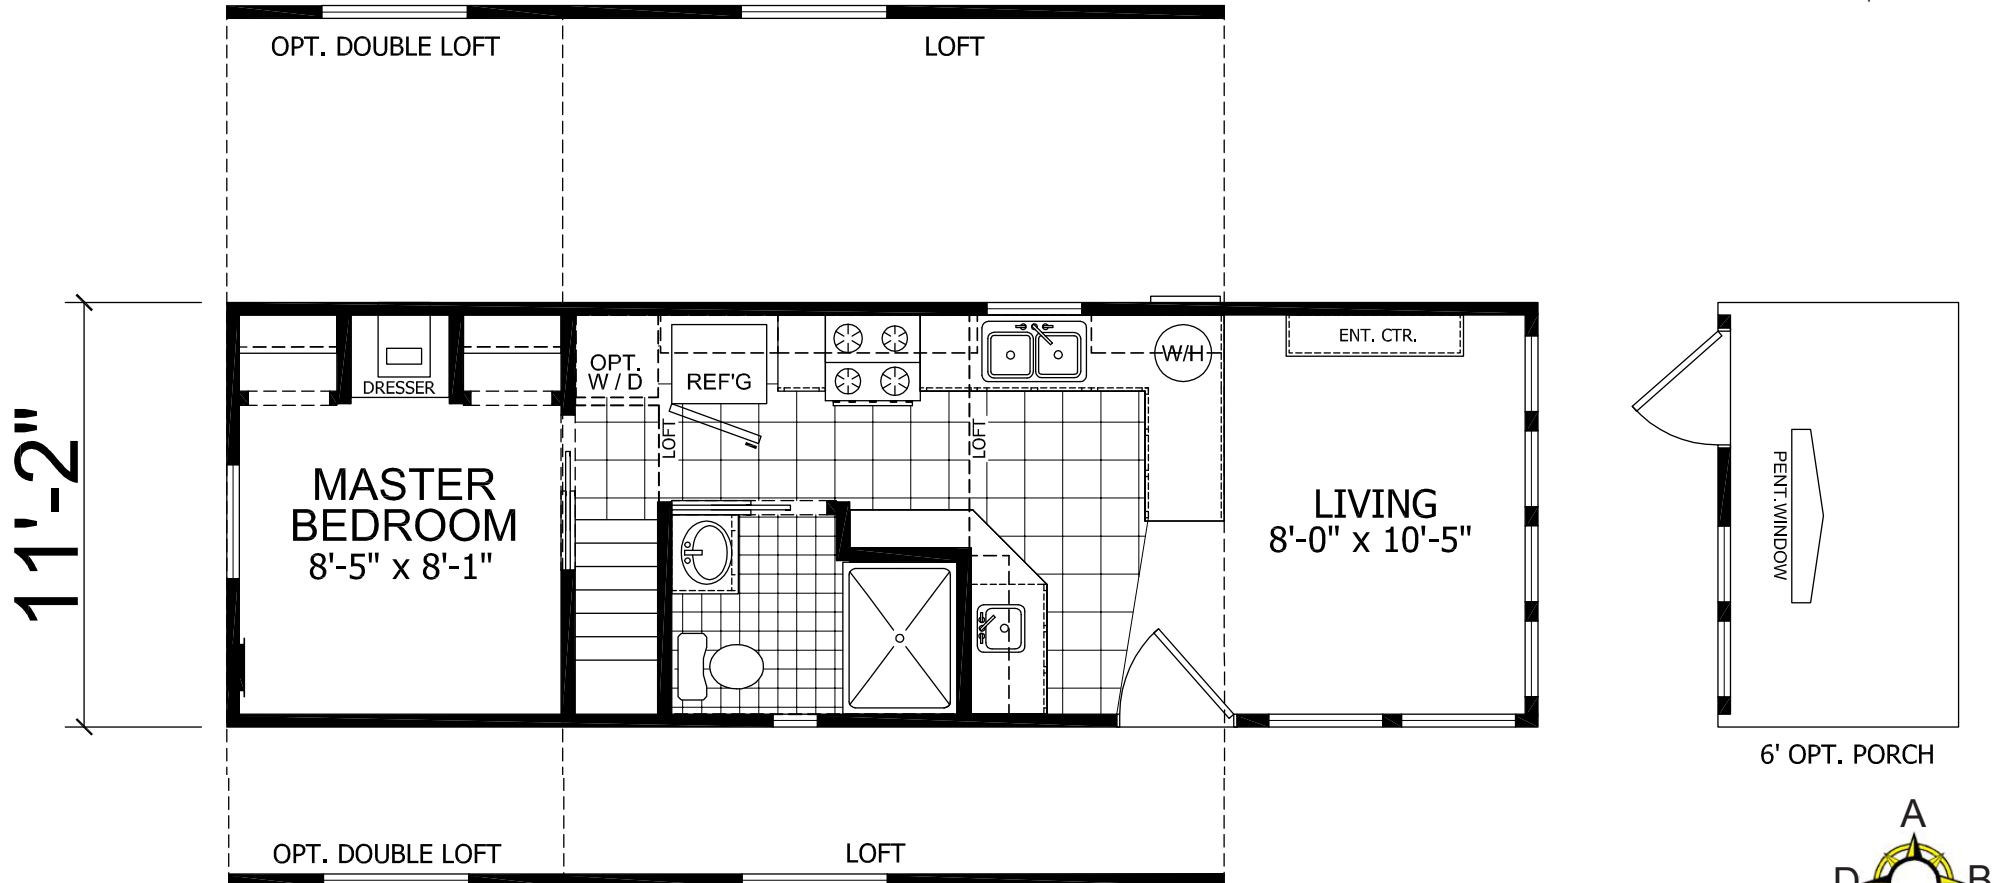

# Factory Expo

PARK MODEL HOMES

Park Model  
1 Bedroom, 1 Bath, Loft  
Approx. 399 Sq. Ft.

Last Updated: 10-9-17

For Detailed Directions See Map On Our Website

I authorize Factory Expo Park Models to build my house, per this plan.