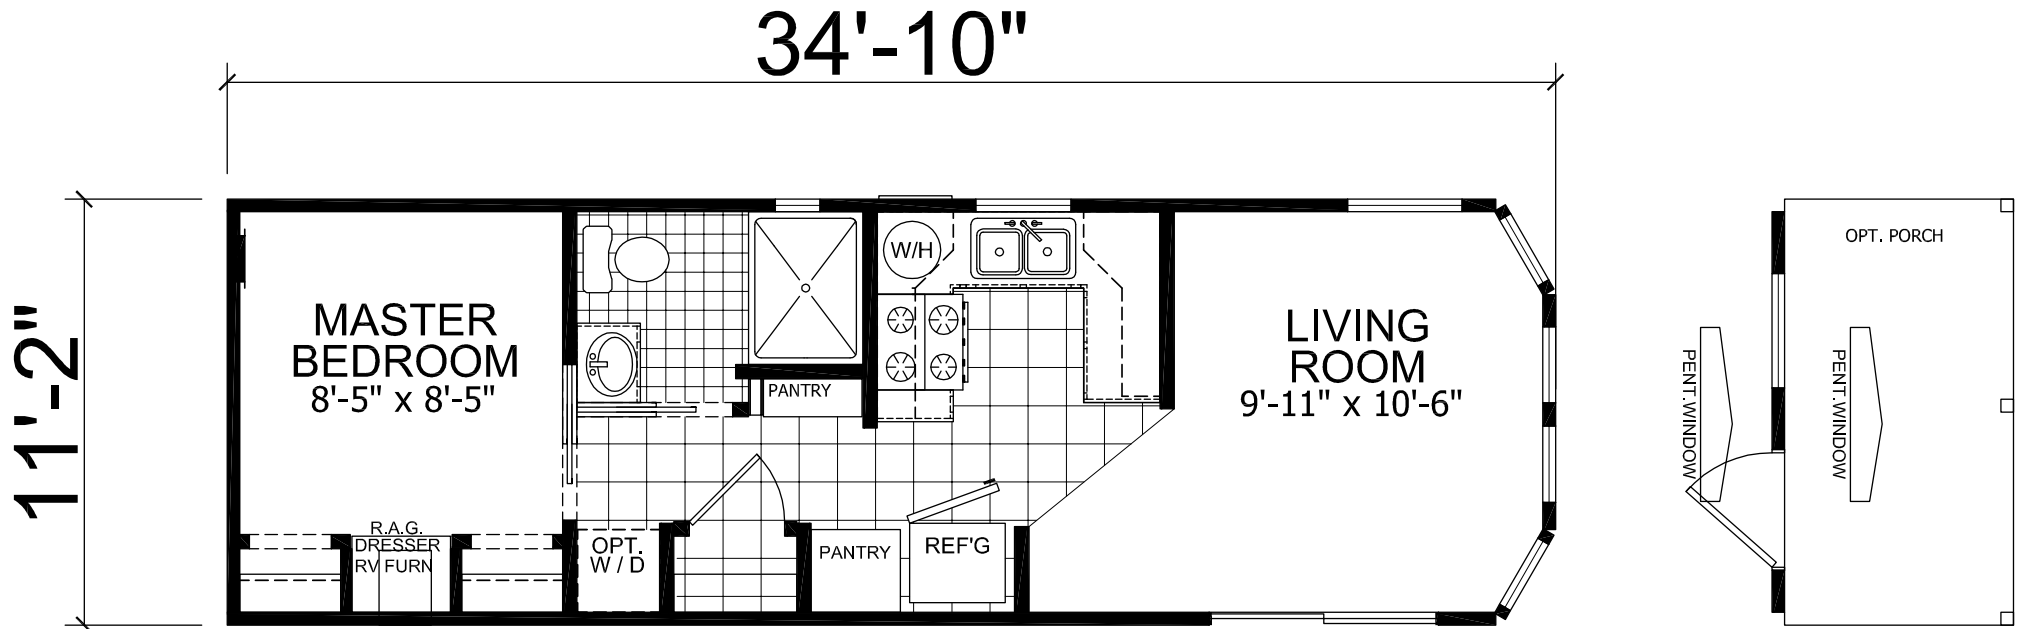

Webster

Monarch Series

Factory Expo

PARK MODEL HOMES

Park Model
1 Bedroom, 1 Bath
Approx. 398 Sq. Ft.

Last Updated: 10-9-17

For Detailed Directions See Map On Our Website

I authorize Factory Expo Park Models to build my house, per this plan.