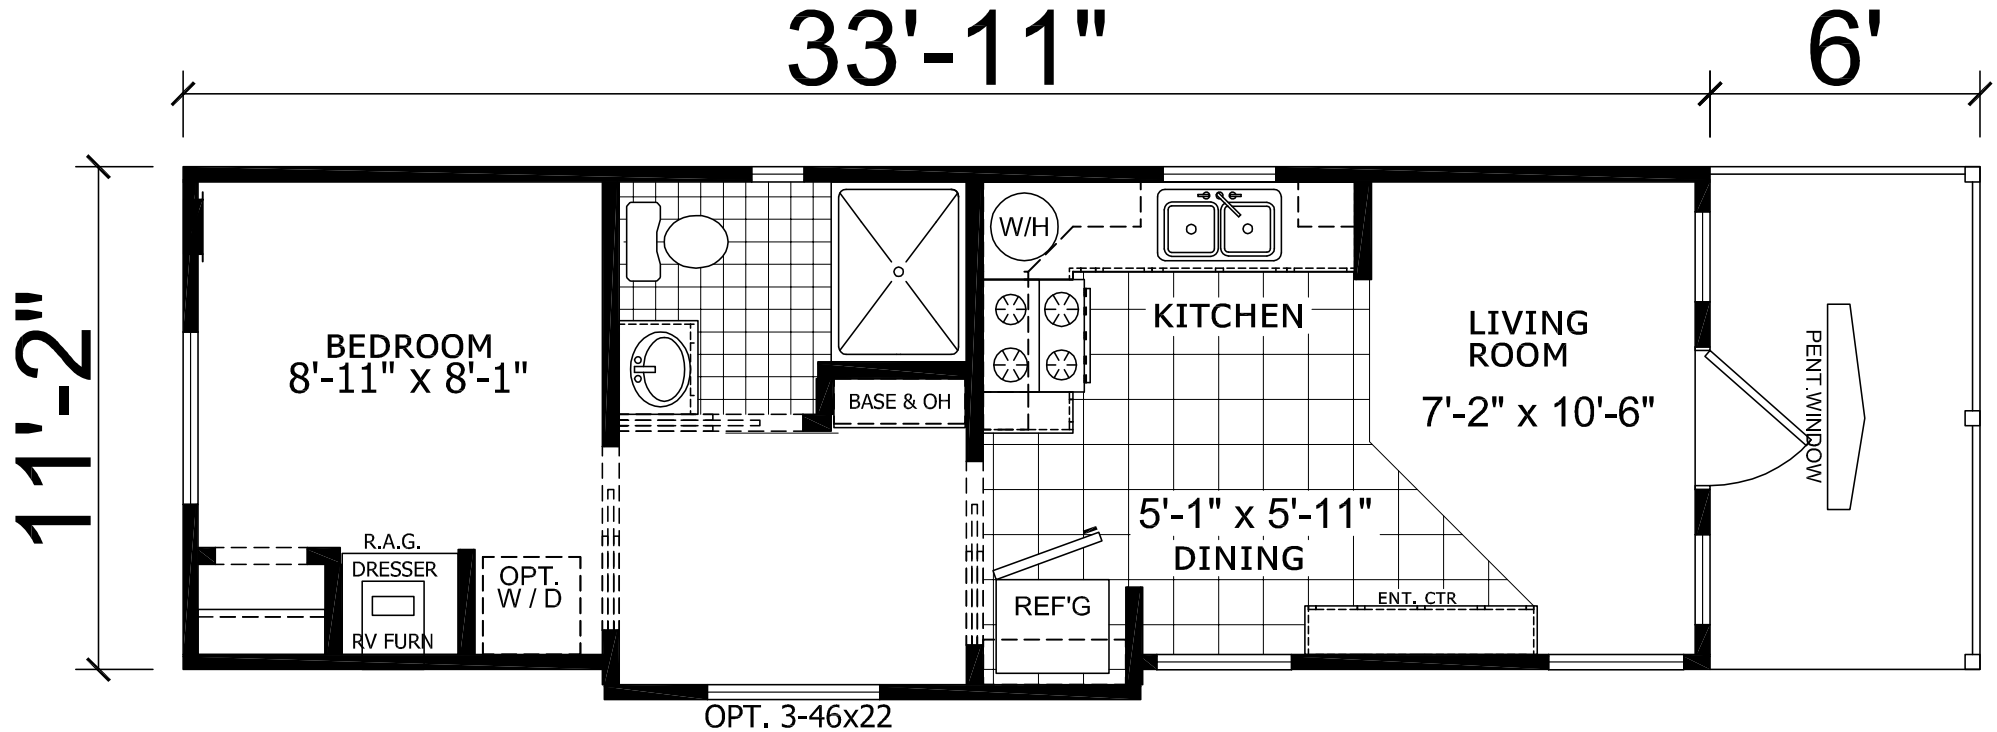

# Whitewood

Monarch Series

Park Model  
1 Bedroom, 1 Bath  
Approx. 391 Sq. Ft.

Last Updated: 10-9-17

For Detailed Directions See Map On Our Website

I authorize Factory Expo Park Models to build my house, per this plan.