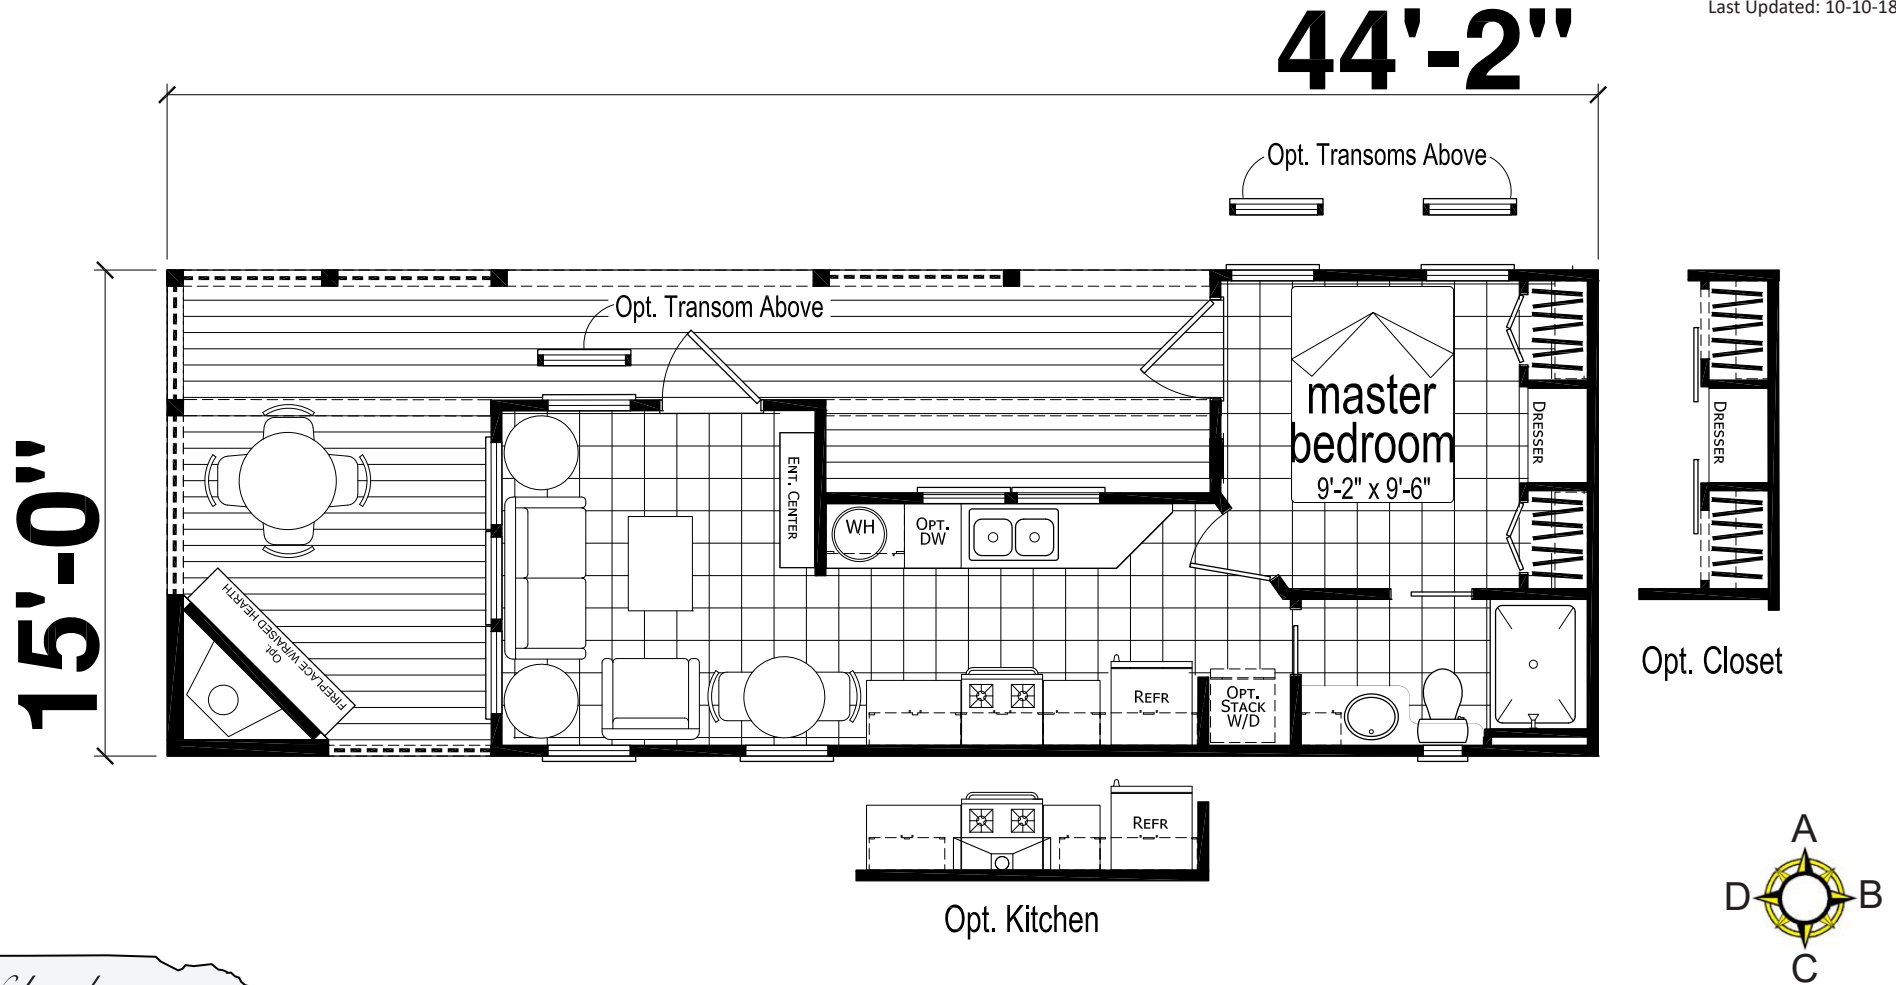

Somerset

Monarch Series

Park Model
1 Bedroom, 1 Bath
Approx. 396 Sq. Ft.

Last Updated: 10-10-18

For Detailed Directions See Map On Our Website

I authorize Factory Expo Park Models to build my house, per this plan.
 X _____
 Customer Signature/Date