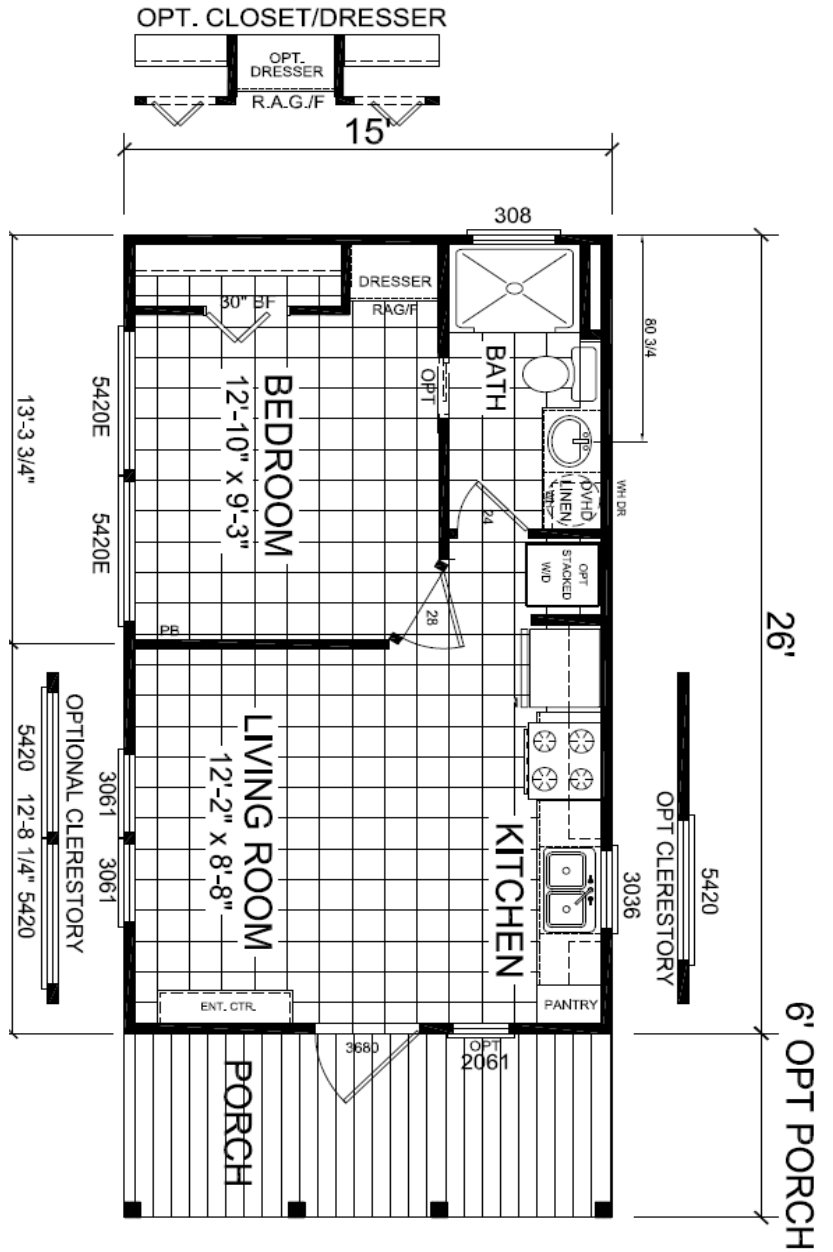

## Imperial Series

1 Bed , 1 Bath  
Approx. 399 Sq. Ft.

Last Updated: 6-21-19

Important: Due to our policy of continual improvement, all information in our brochures may vary from actual home. The right is reserved to make changes at any time, without notice or obligation, in colors, materials, specifications, processes, and models. All dimensions and square footage calculations are nominal and approximate figures. Please check with your local sales associate for specific and current information.