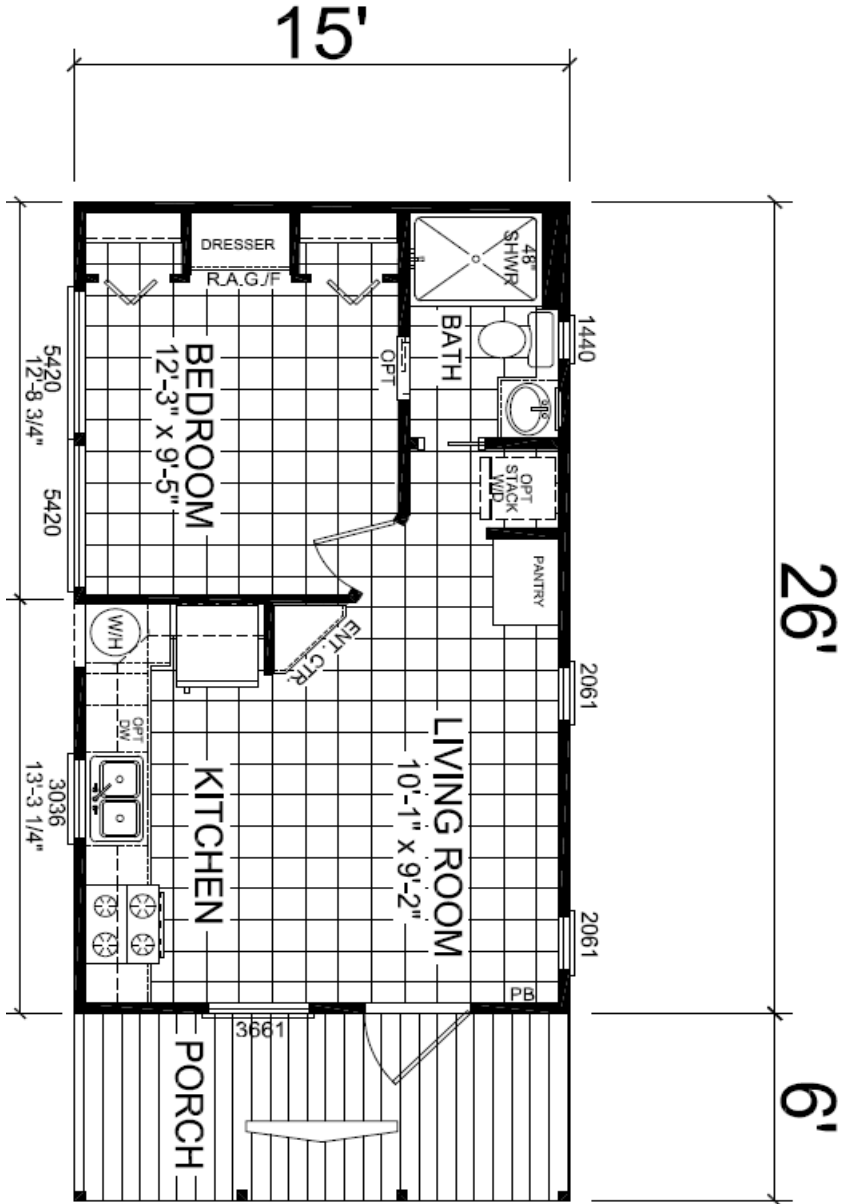

Carroll

Imperial Series

L-Kitchen, 6' Porch
 Approx. 399 Sq. Ft.

Last Updated: 6-21-19

Important: Due to our policy of continual improvement, all information in our brochures may vary from actual home. The right is reserved to make changes at any time, without notice or obligation, in colors, materials, specifications, processes, and models. All dimensions and square footage calculations are nominal and approximate figures. Please check with your local sales associate for specific and current information.