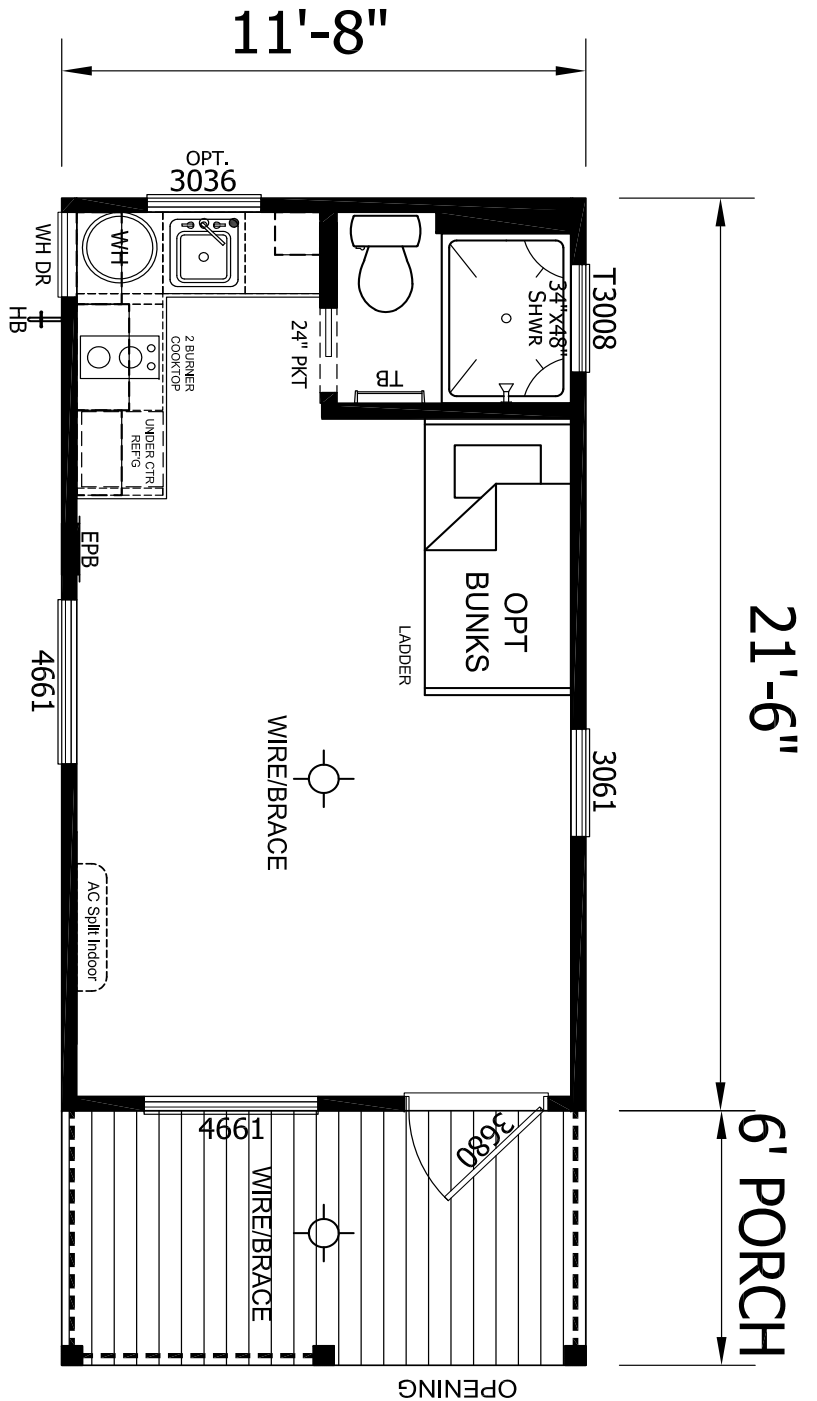

Eastridge

Imperial Series

Open Floor Plan , 6' Porch
 Approx. 256 Sq. Ft.

Last Updated: 12-10-19

*Special Value Home, Limit 1 per Customer

I authorize Factory Expo Park Models to build my house, per this plan.