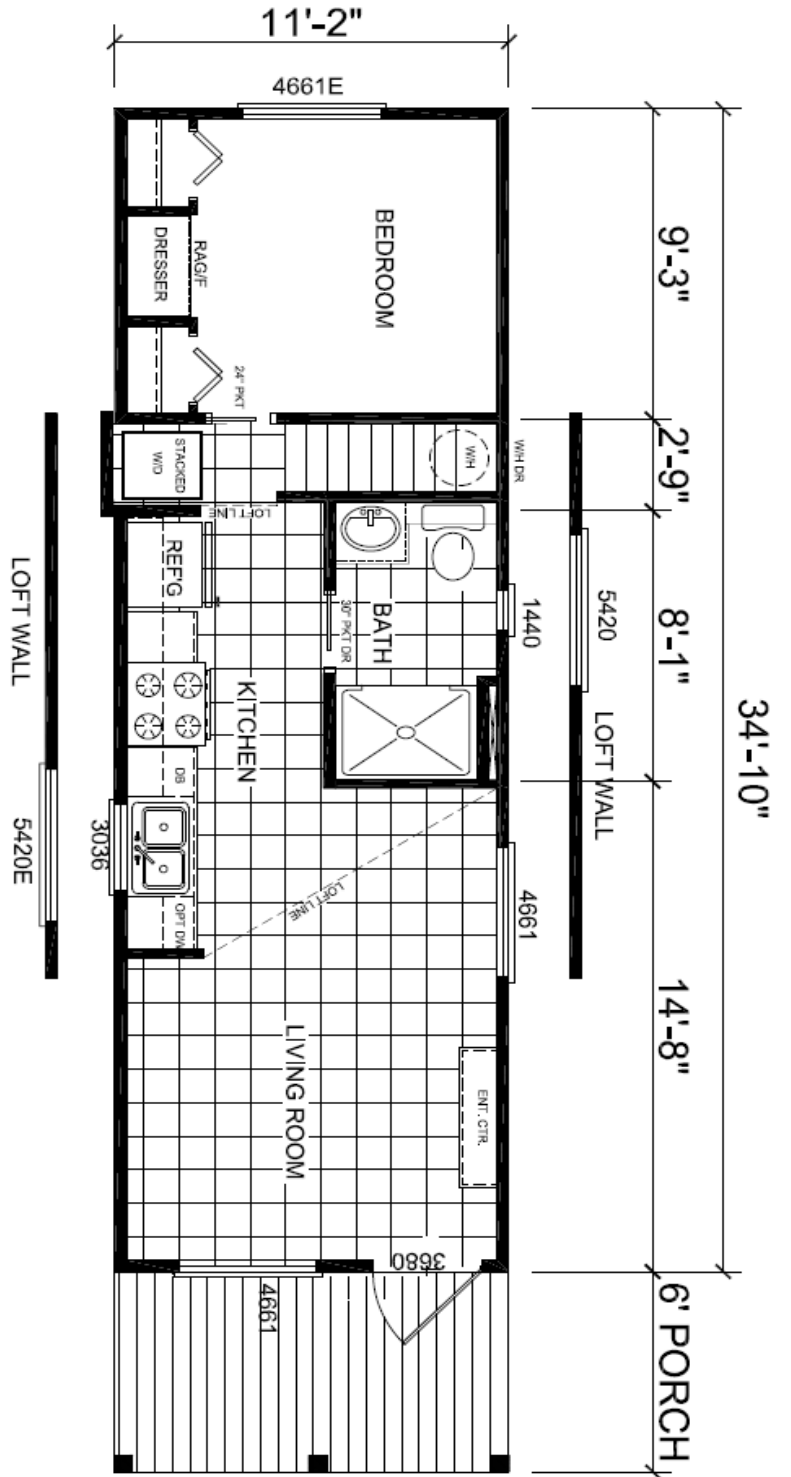

Formoso

Imperial Series

1 Bed , 1 Bath, Loft, Porch
 Approx. 399 Sq. Ft.

Last Updated: 6-21-19

Important: Due to our policy of continual improvement, all information in our brochures may vary from actual home. The right is reserved to make changes at any time, without notice or obligation, in colors, materials, specifications, processes, and models. All dimensions and square footage calculations are nominal and approximate figures. Please check with your local sales associate for specific and current information.

I authorize Factory Expo Park Models to build my house, per this plan.

Customer Signature/Date

3200 Enterprise Ave.
 York, NE 68467