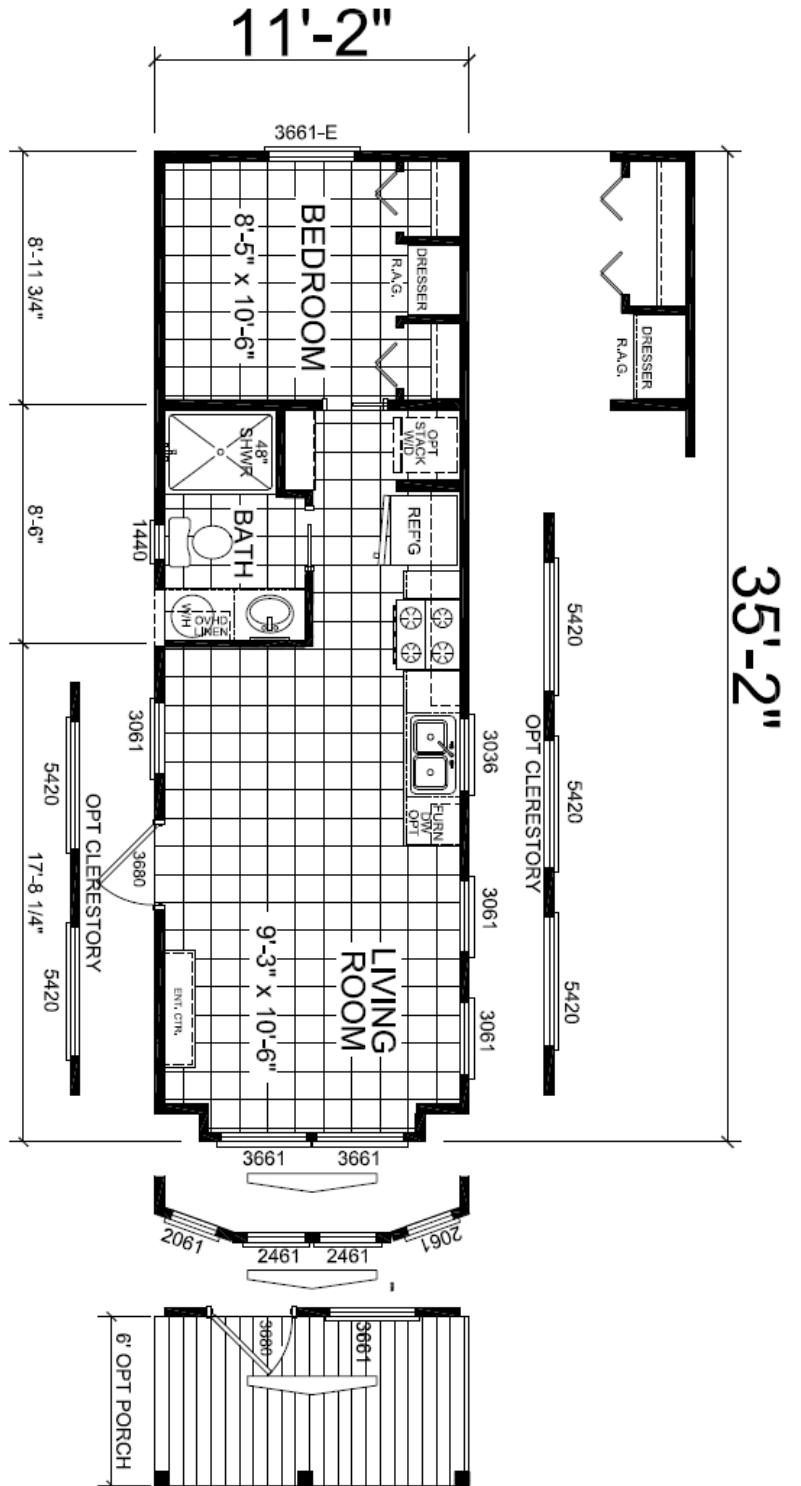

Hettinger

Imperial Series

Galley Kitchen, Box Bay Front
 Approx. 399 Sq. Ft.

Last Updated: 6-21-19

Important: Due to our policy of continual improvement, all information in our brochures may vary from actual home. The right is reserved to make changes at any time, without notice or obligation, in colors, materials, specifications, processes, and models. All dimensions and square footage calculations are nominal and approximate figures. Please check with your local sales associate for specific and current information.