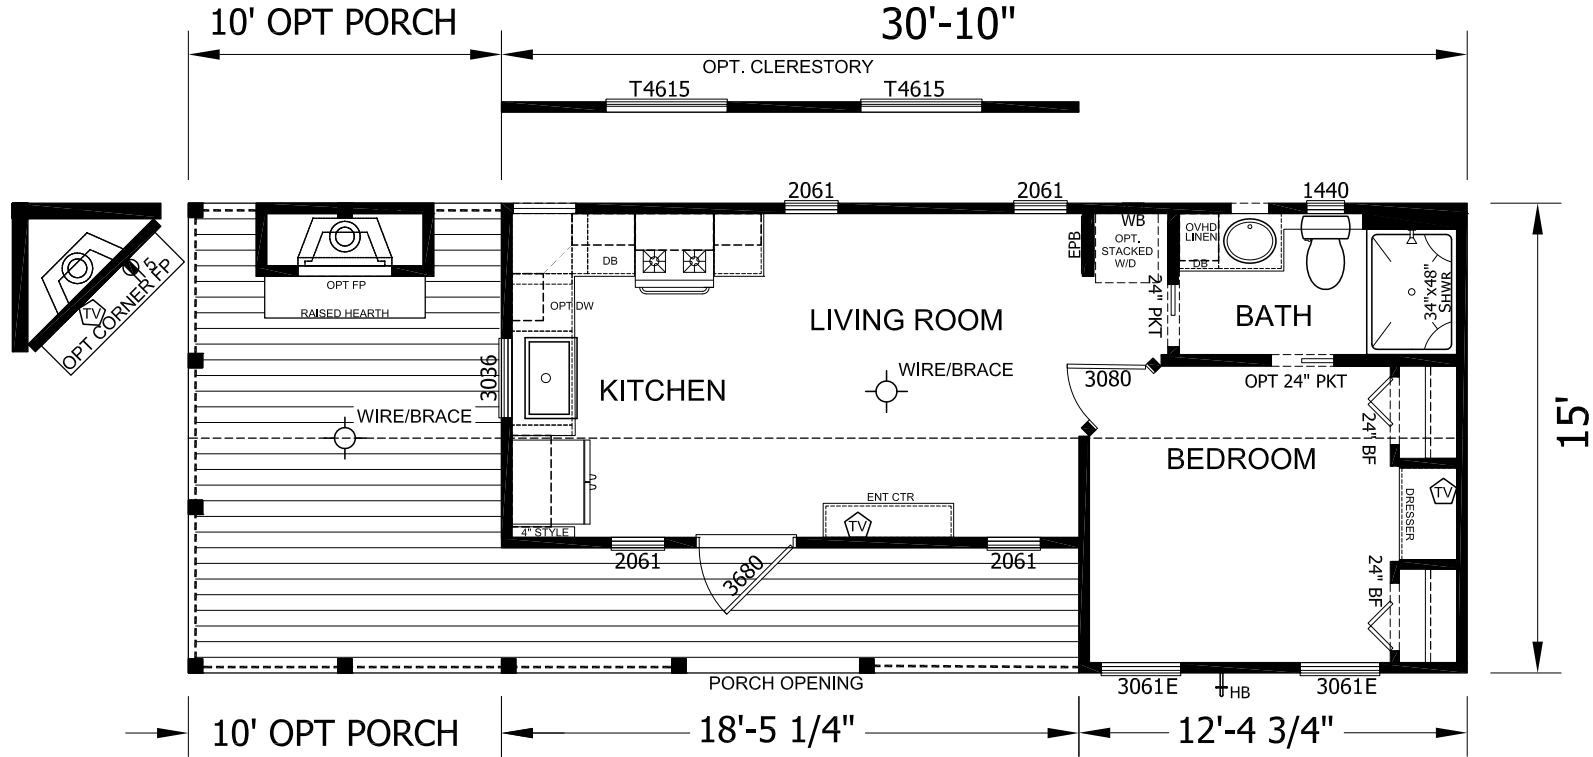

Meeker

Imperial Series

399 SQ. FT. (Approximate) 1 Bedroom, 1 Bath

Park Models
"Factory Direct Value" **DIRECT**

Last Updated: 2-9-21

FACTORY EXPO HOME CENTERS
3200 Enterprise Ave.
York, NE 68467

YK.ParkModelsDirect.com | 1-800-410-1932