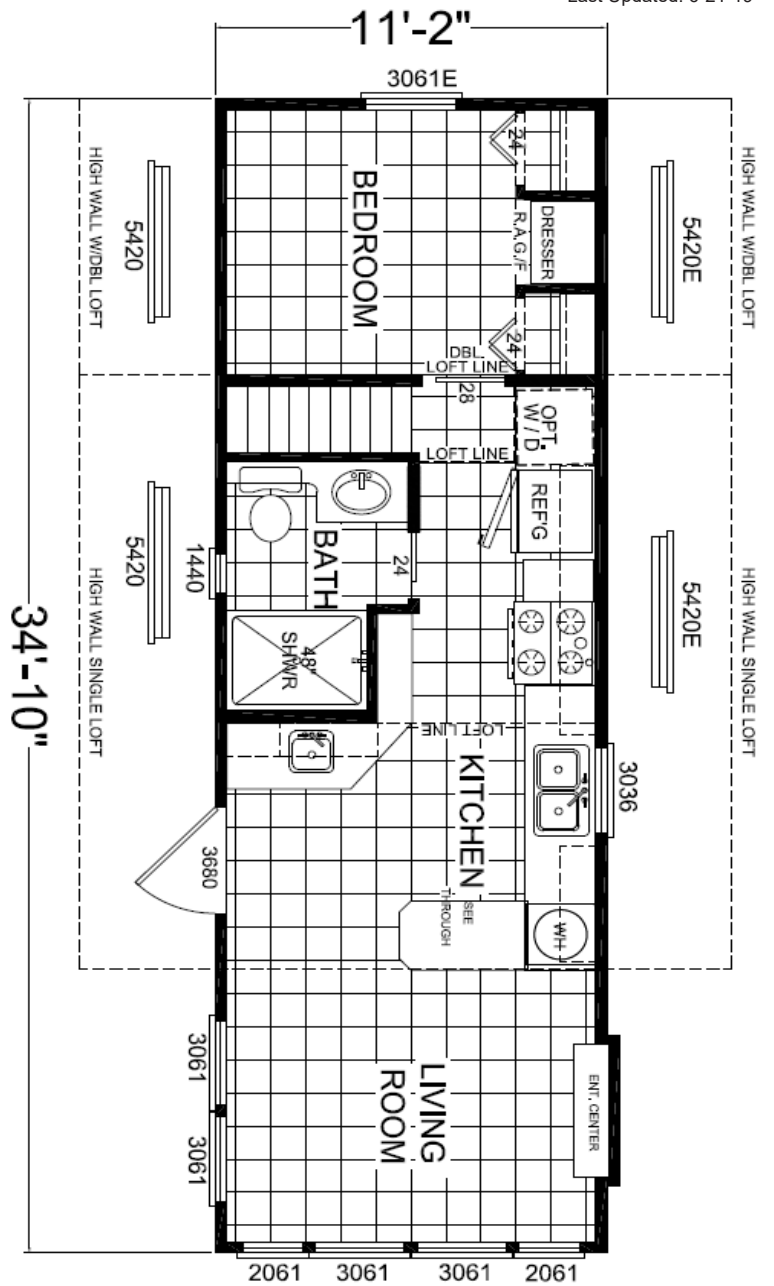

Merriman

Imperial Series

1 Bed , 1 Bath, Loft
 Approx. 399 Sq. Ft.

Last Updated: 6-21-19

Important: Due to our policy of continual improvement, all information in our brochures may vary from actual home. The right is reserved to make changes at any time, without notice or obligation, in colors, materials, specifications, processes, and models. All dimensions and square footage calculations are nominal and approximate figures. Please check with your local sales associate for specific and current information.