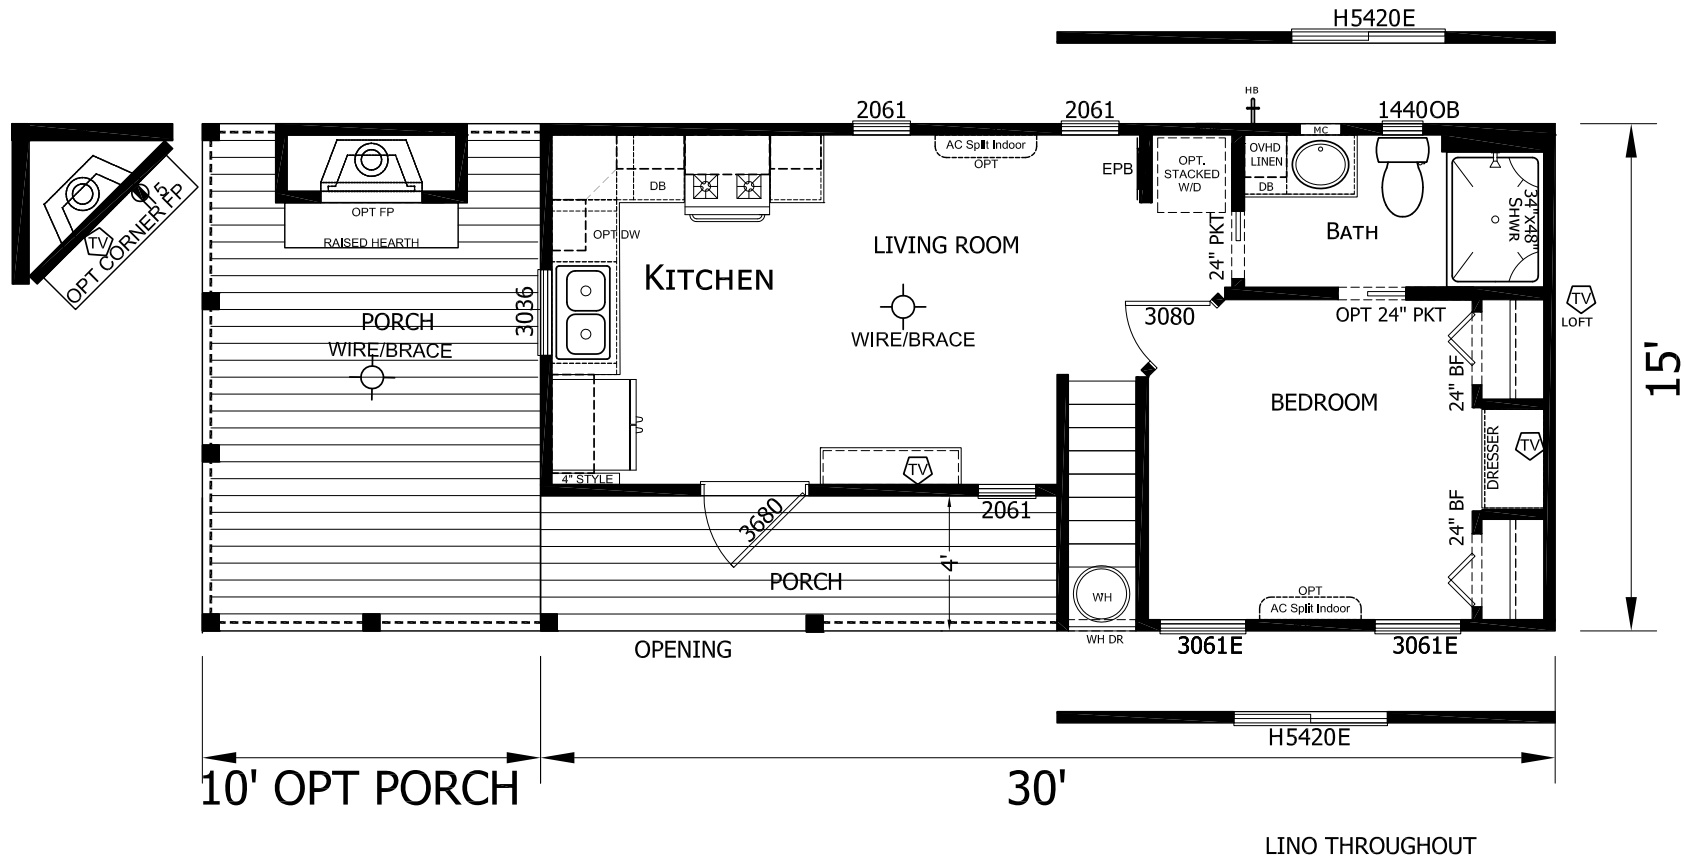

# Rumford

Imperial Series

399 SQ. FT. (Approximate) 1 Bedroom, 1 Bath, Loft

**Park Models**  
"Factory Direct Value" **DIRECT**

Last Updated: 2-9-21

**FACTORY EXPO HOME CENTERS**  
3200 Enterprise Ave.  
York, NE 68467