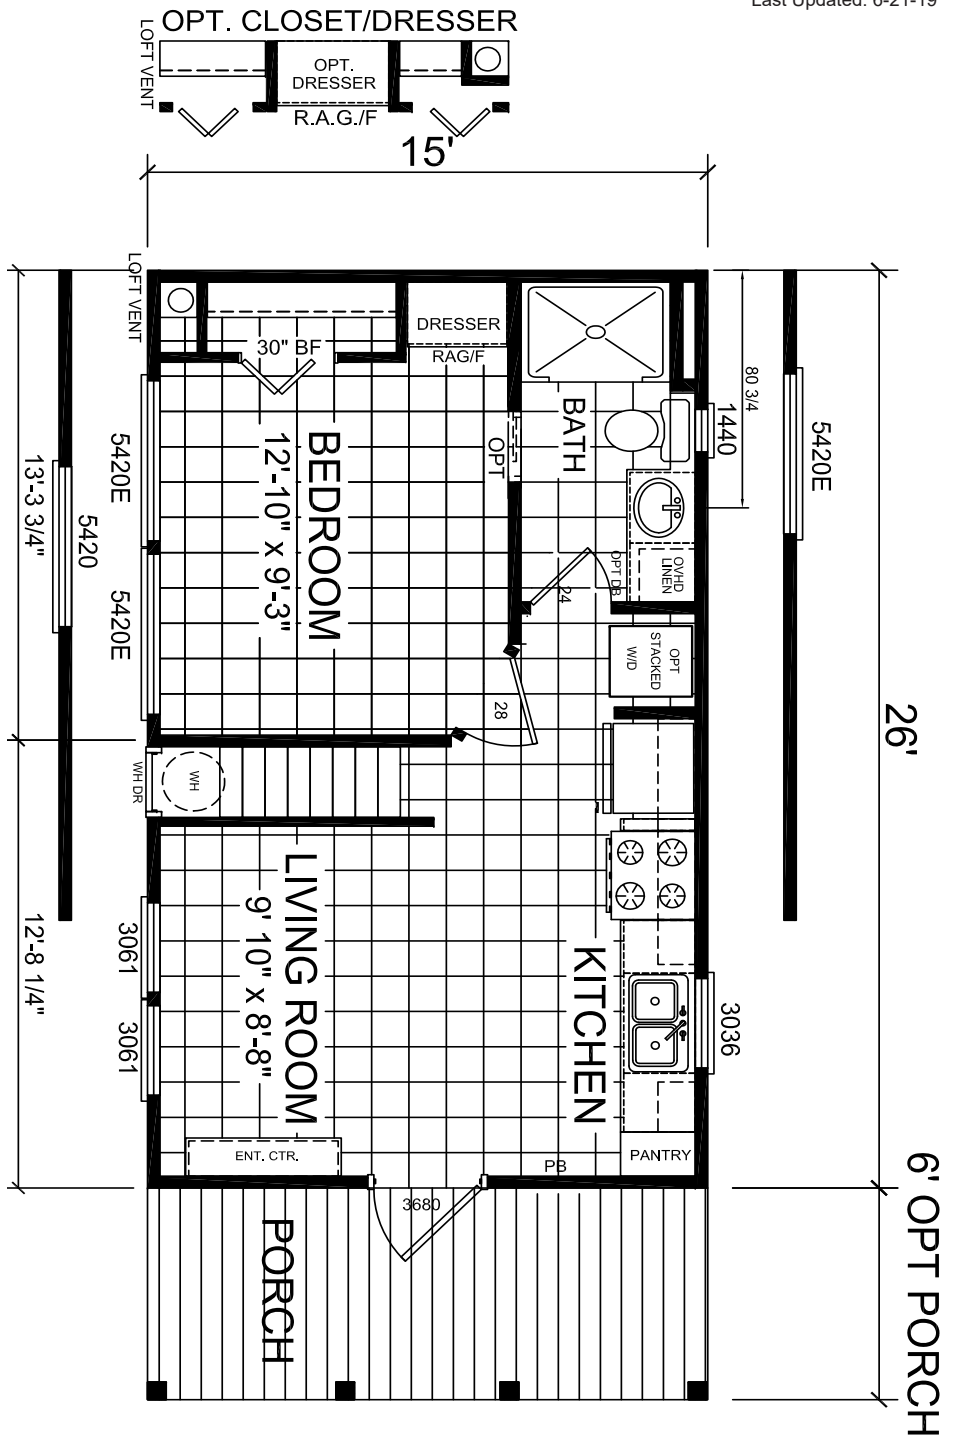

Sanborn

Imperial Series

1 Bed , 1 Bath, Loft
 Approx. 399 Sq. Ft.

Last Updated: 6-21-19

Important: Due to our policy of continual improvement, all information in our brochures may vary from actual home. The right is reserved to make changes at any time, without notice or obligation, in colors, materials, specifications, processes, and models. All dimensions and square footage calculations are nominal and approximate figures. Please check with your local sales associate for specific and current information.