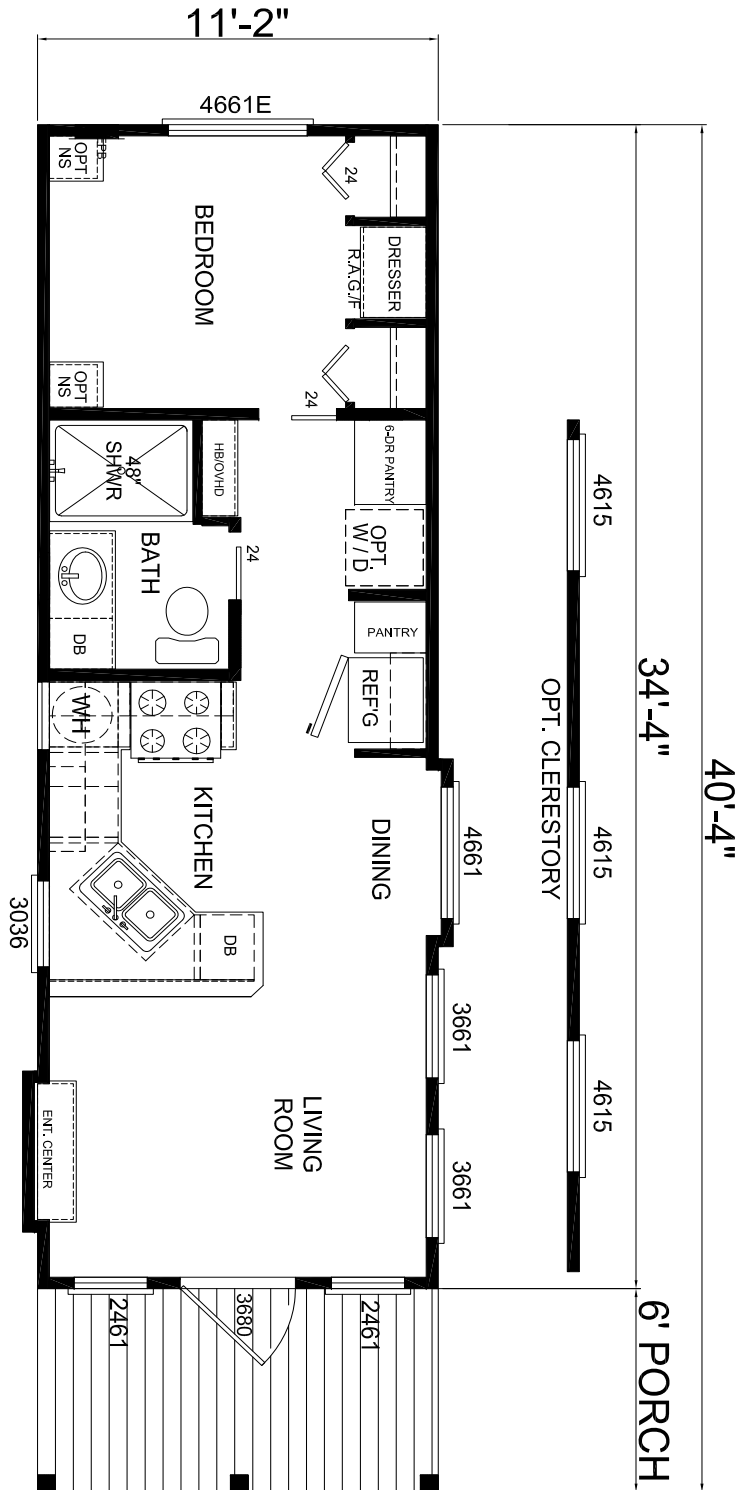

Thatcher

Imperial Series

1 Beds, 1 Bath
Approx. 398 Sq. Ft.

Last Updated: 6-21-19

Important: Due to our policy of continual improvement, all information in our brochures may vary from actual home. The right is reserved to make changes at any time, without notice or obligation, in colors, materials, specifications, processes, and models. All dimensions and square footage calculations are nominal and approximate figures. Please check with your local sales associate for specific and current information.