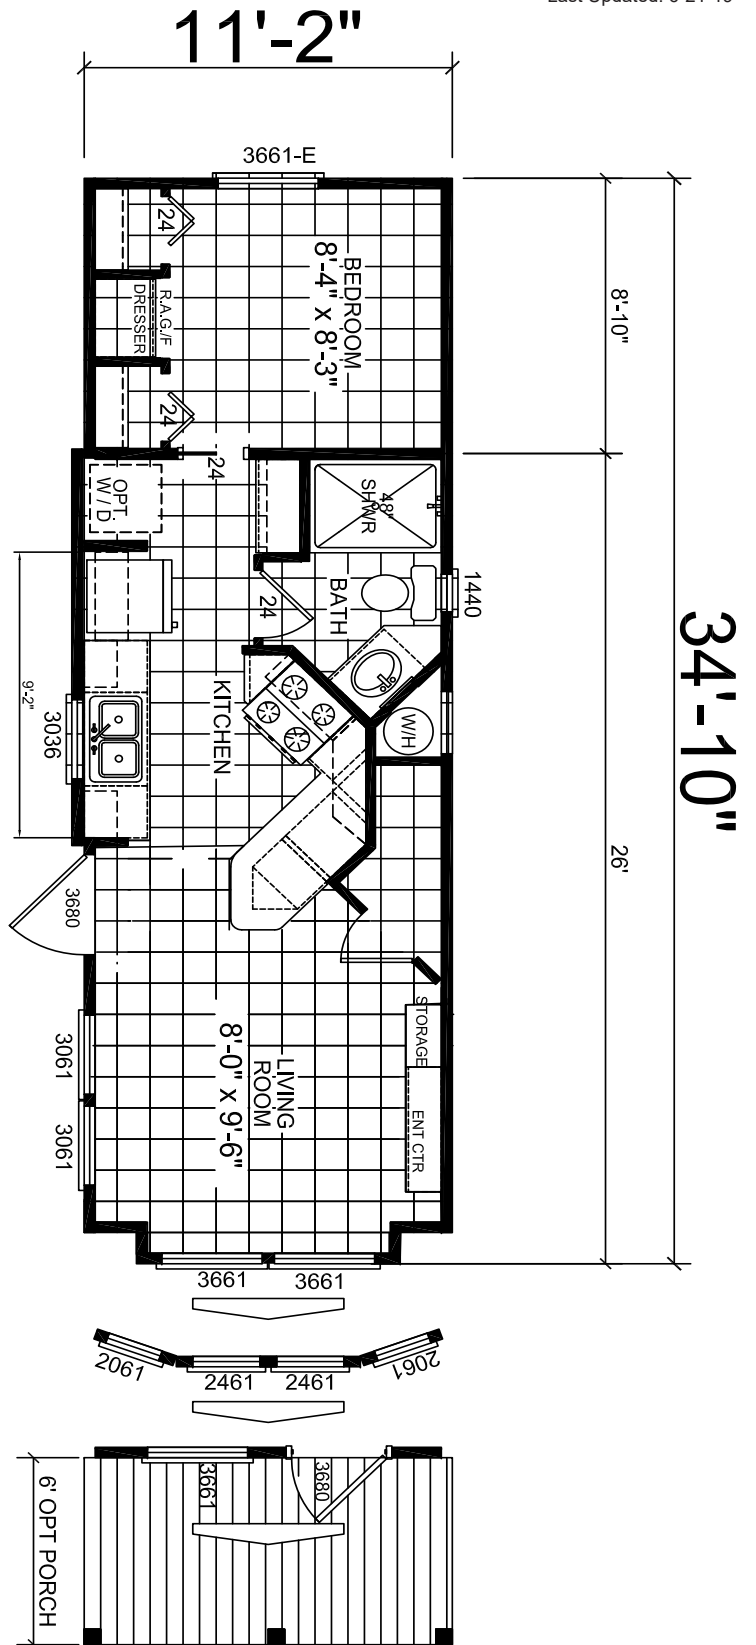

## Imperial Series

1 Bed, 1 Bath  
 Approx. 399 Sq. Ft.

Last Updated: 6-21-19

I authorize Factory Expo Park Models to build my house, per this plan.

\_\_\_\_\_ X \_\_\_\_\_  
 Customer Signature/Date

Important: Due to our policy of continual improvement, all information in our brochures may vary from actual home. The right is reserved to make changes at any time, without notice or obligation, in colors, materials, specifications, processes, and models. All dimensions and square footage calculations are nominal and approximate figures. Please check with your local sales associate for specific and current information.