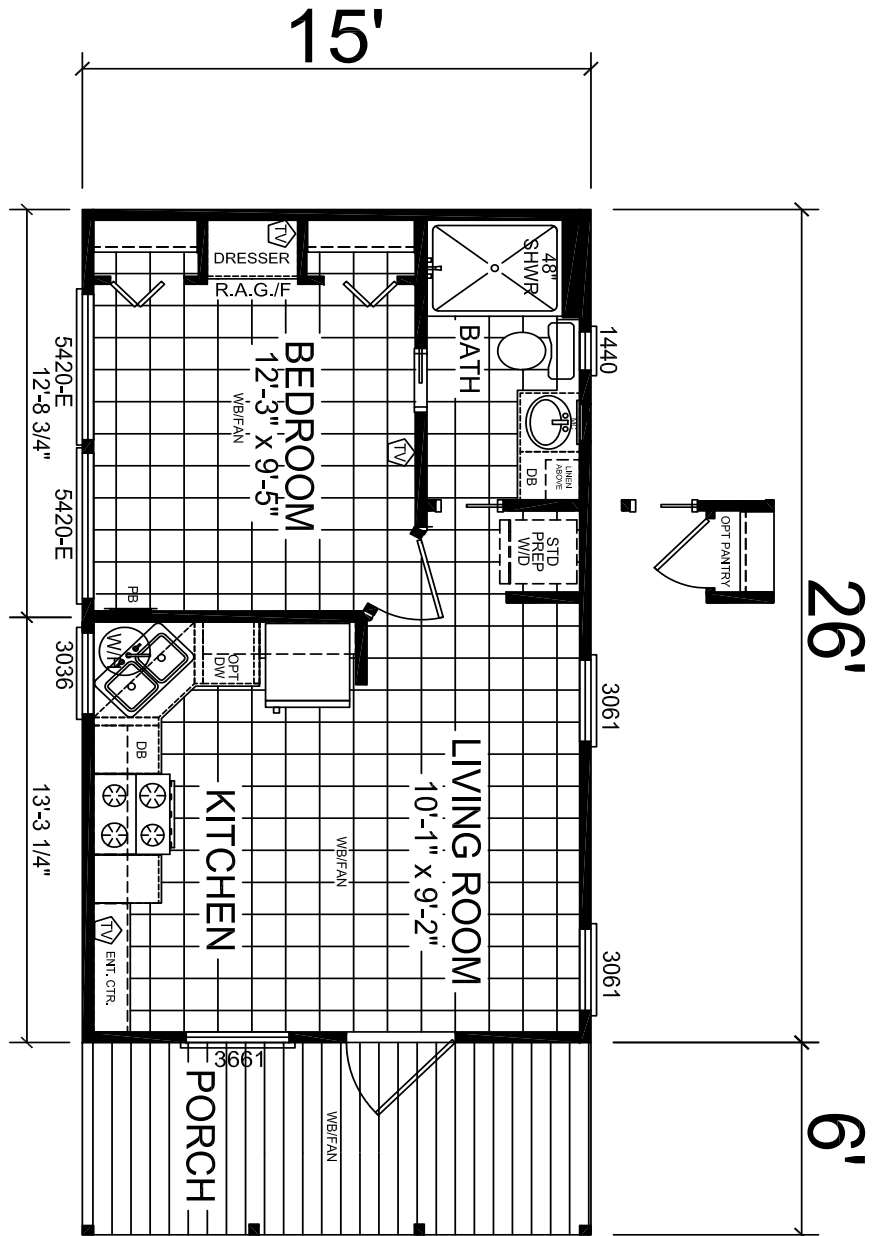

Woodward

Imperial Series

1 Bed, 1 Bath, Porch
Approx. 398 Sq. Ft.

Last Updated: 6-21-19

Important: Due to our policy of continual improvement, all information in our brochures may vary from actual home. The right is reserved to make changes at any time, without notice or obligation, in colors, materials, specifications, processes, and models. All dimensions and square footage calculations are nominal and approximate figures. Please check with your local sales associate for specific and current information.