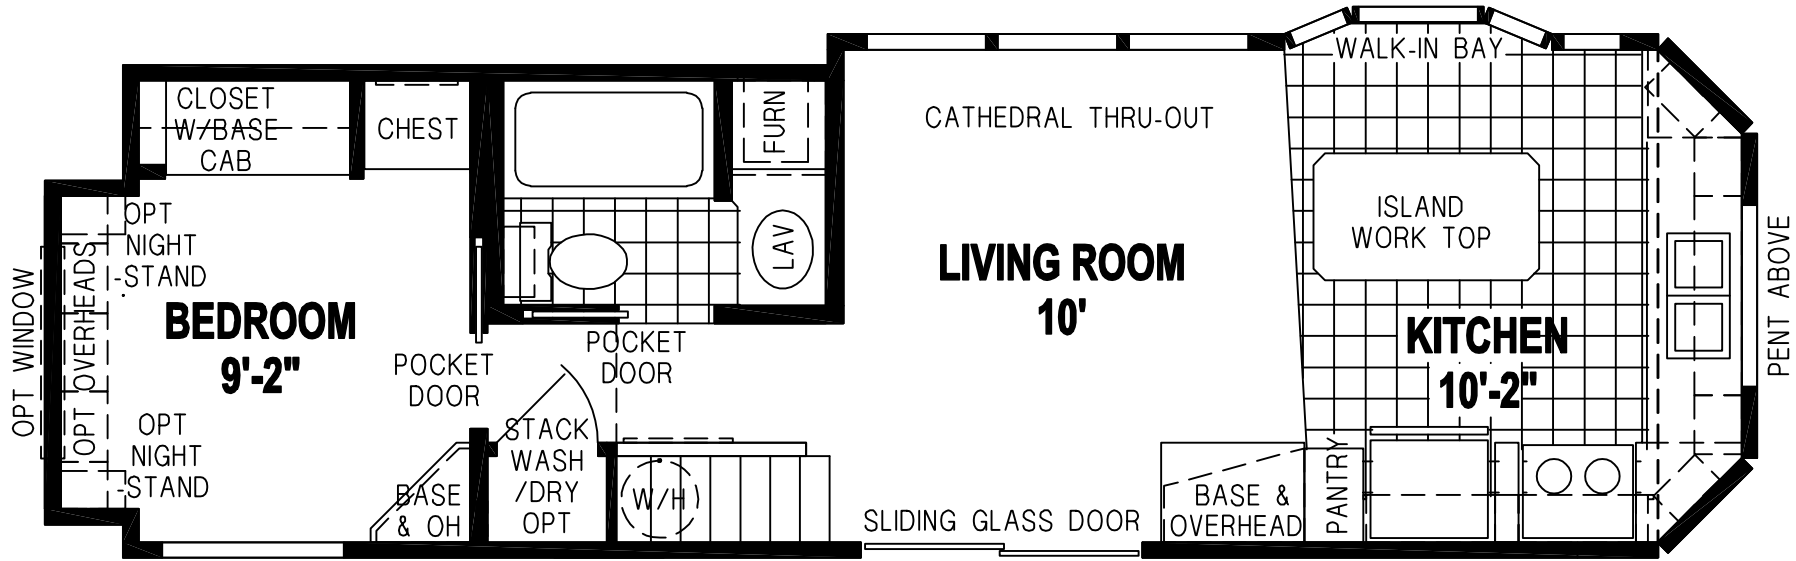

Leawood

Shore Park Series

Park Model
1 Bedroom, 1 Bath, Loft
Approx. 399 Sq. Ft.

Last Updated: 12-20-17

315 W. Skyline Rd.
 Arkansas City, KS 67005

I authorize Factory Expo Park Models to build my house, per this plan.