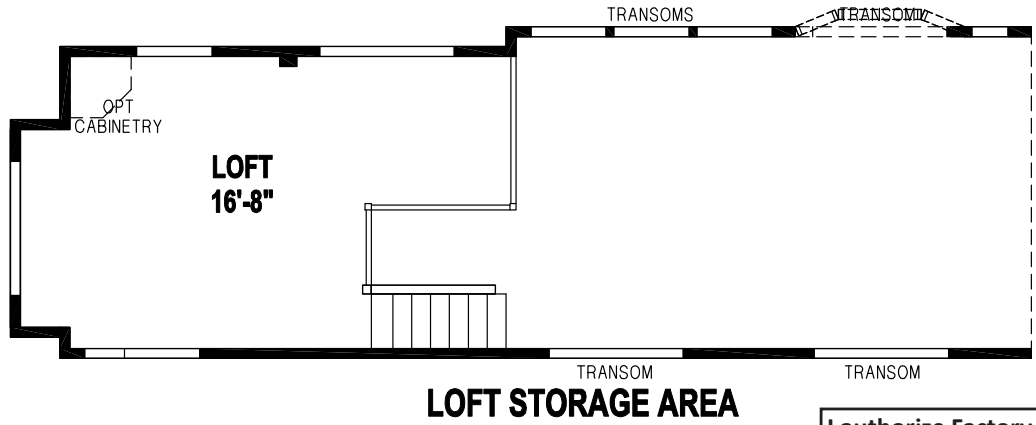

Leawood

Shore Park Series

Park Model
1 Bedroom, 1 Bath, Loft
Approx. 399 Sq. Ft.

Last Updated: 12-20-17

315 W. Skyline Rd.
 Arkansas City, KS 67005

I authorize Factory Expo Park Models to build my house, per this plan.