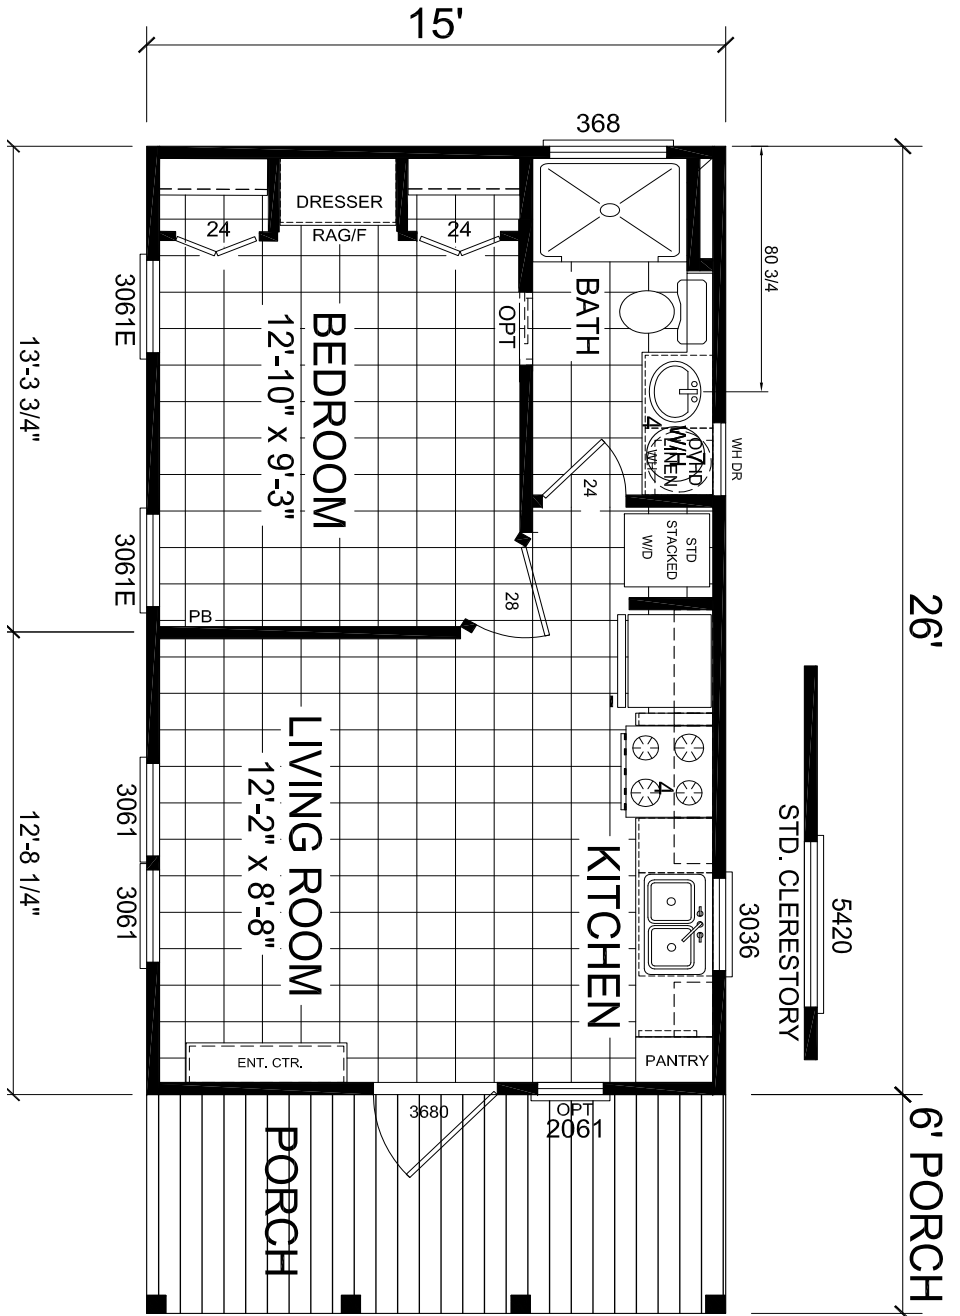

Nobles

Imperial Series

1 Bed, 1 Bath
Approx. 399 Sq. Ft.

Last Updated: 7-1-19

Important: Due to our policy of continual improvement, all information in our brochures may vary from actual home. The right is reserved to make changes at any time, without notice or obligation, in colors, materials, specifications, processes, and models. All dimensions and square footage calculations are nominal and approximate figures. Please check with your local sales associate for specific and current information.